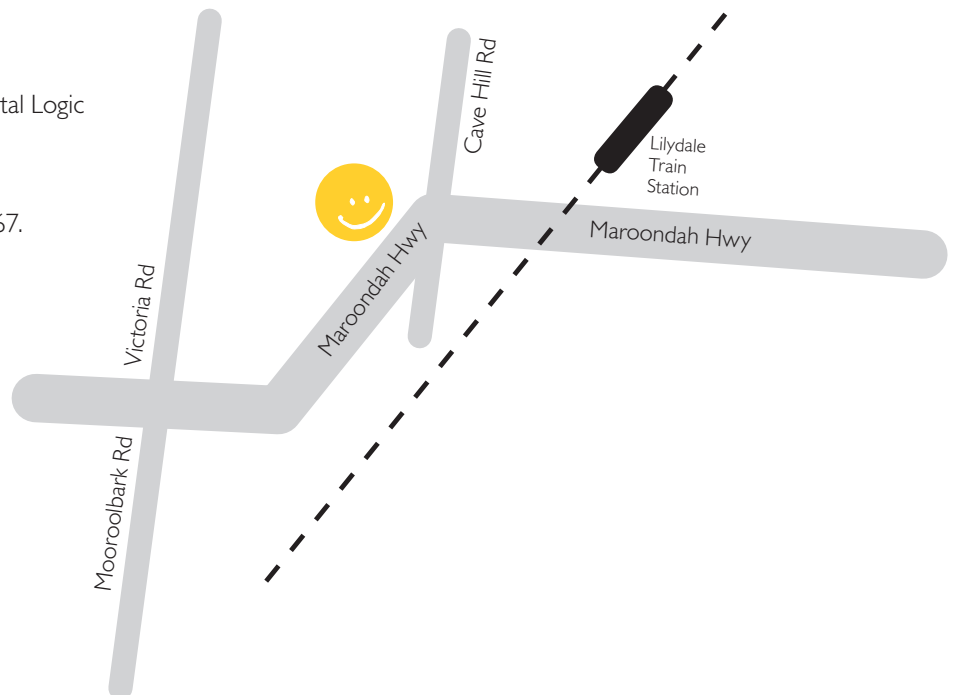

www.dentallogic.com.au

Dental logic is central location in Lilydale, easily accessible by car or public transport.

By Car:

Heading away from the City on Maroondah Hwy, we are on your left, between Victoria Road intersection and Cave Hill Road. Look out for our smiling face logo.

There is plenty of parking in front of and behind our clinic. Wheelchair access entry is available via the rear of the building.

By Train:

Dental Logic is only 650m from the Lilydale train station. Simply turn right from station at Maroondah Hwy.

By Bus:

- Bus No 670 to Lilydale
 - Bus No 679 to Ringwood
 - Bus No 683 to Warburton
- stops within 50 metres of Dental Logic along Maroondah Hwy.

For further assistance, call our friendly staff on (03) 9735 5667.